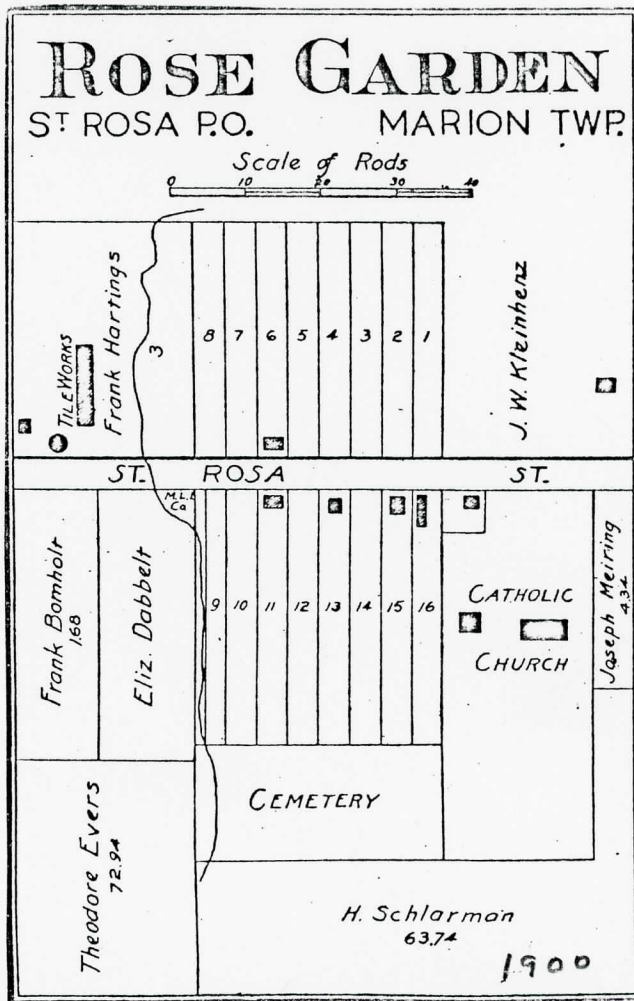

ST ROSE CHURCH

1911

Handwriting of Alfrida E. (Kleinhenz) Willke

*Compliments of Henry Leuzers
July 6, 1988.*

St. Rosa School.
1924.

2

- 1844 1ST LOG CHURCH BUILT - ACROSS
STREET FROM PRESENT CHURCH
- 1853 2ND CHURCH - WAS DEDICATED - BUILT
OF BRICK (76 X 42) AT COST OF \$6000⁰⁰
- 1911 PRESENT CHURCH COMPLETED
(115 X 47) AT COST OF \$35,000⁰⁰

ST ROSE CHURCH
1911