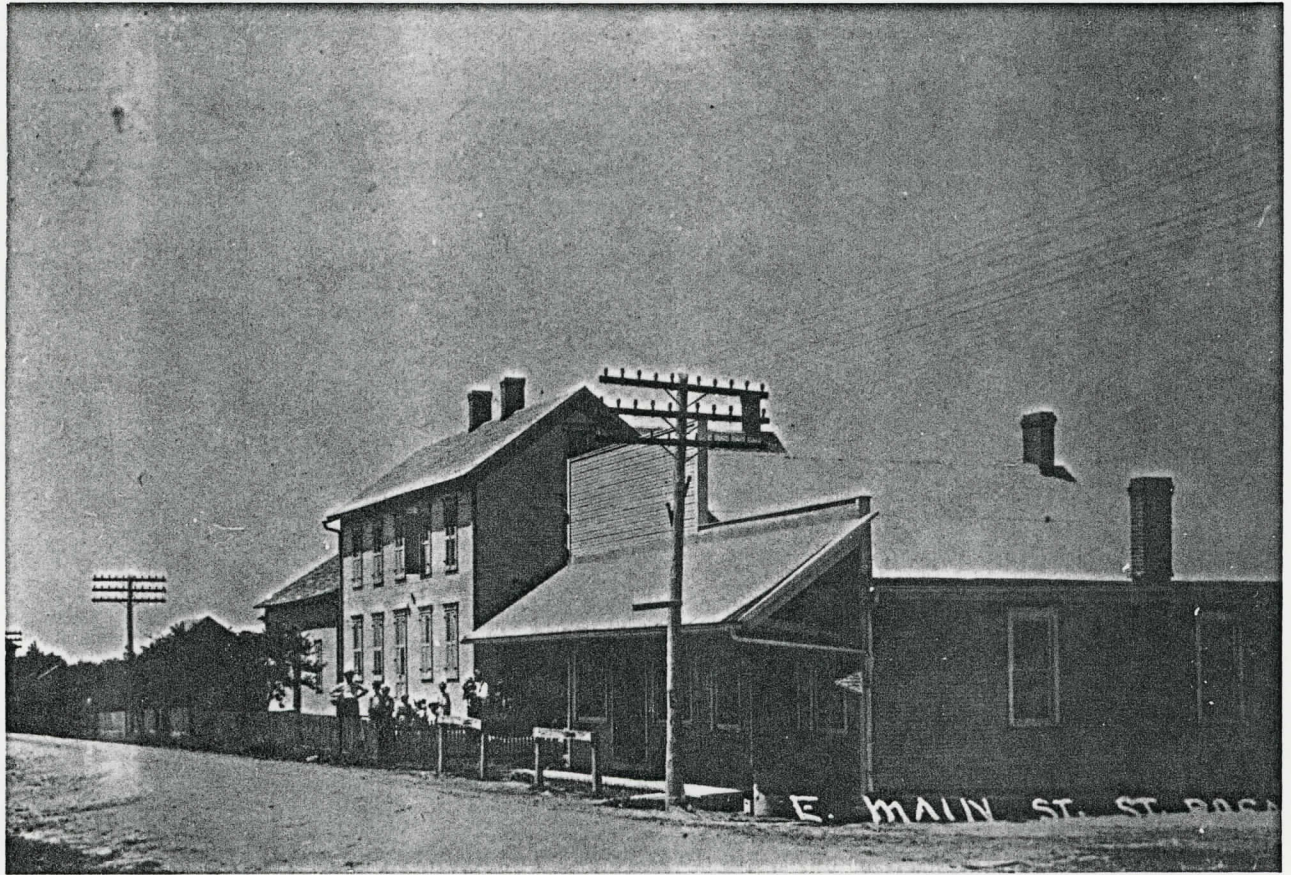

ST ROSE CHURCH

1911

Handwriting of Alfrida E. (Kleinhenz) Willke

*Compliments of Henry Leuzers
July 6, 1988.*

St. Rosa School.
1924.

2

- 1844 1ST LOG CHURCH BUILT - ACROSS
STREET FROM PRESENT CHURCH
- 1853 2ND CHURCH - WAS DEDICATED - BUILT
OF BRICK (76 X 42) AT COST OF \$6000⁰⁰
- 1911 PRESENT CHURCH COMPLETED
(115 X 47) AT COST OF \$35,000⁰⁰

ST ROSE CHURCH
1911