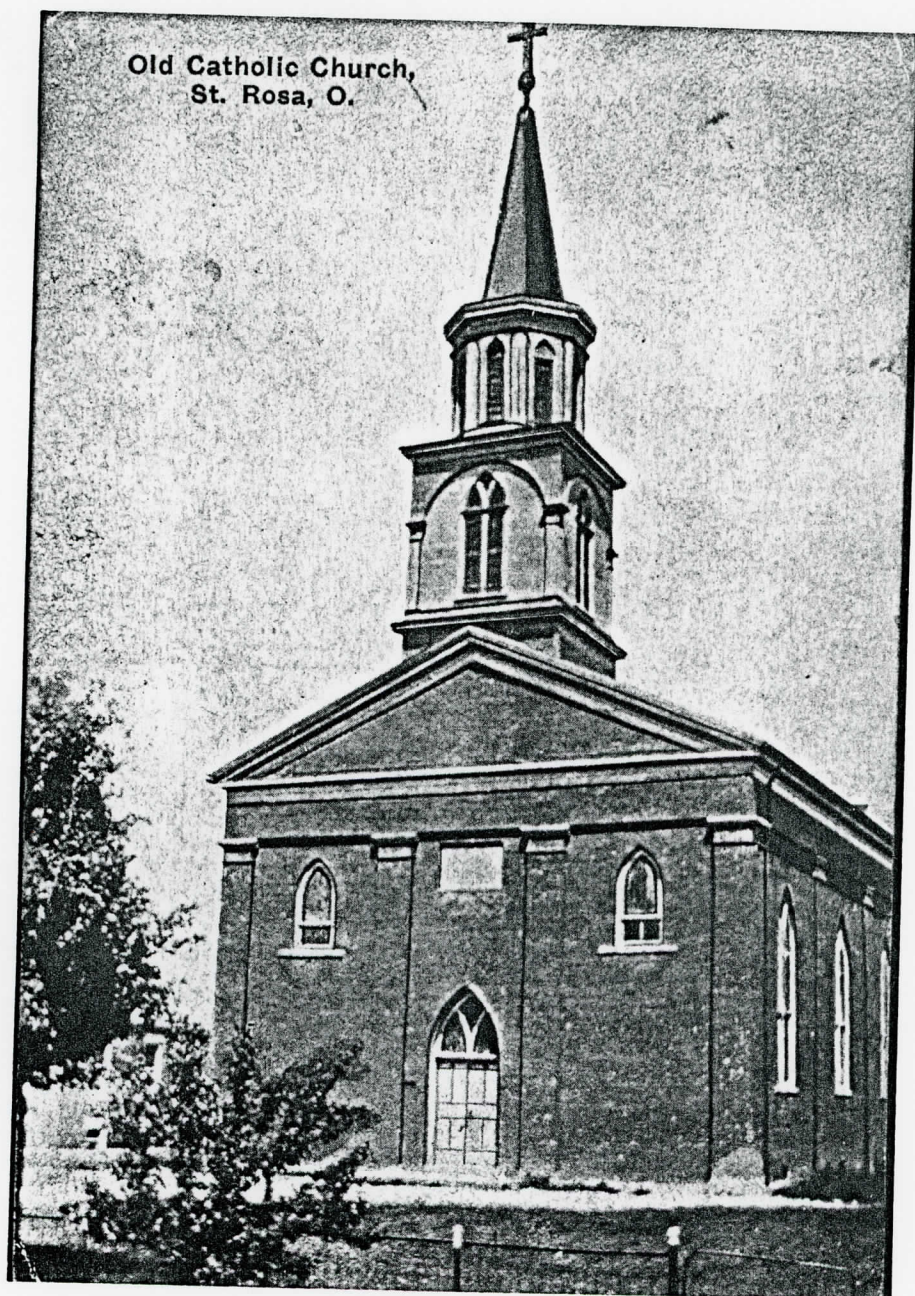

ST ROSE CHURCH

1911

Handwriting of Alfrida E. (Kleinhenz) Willke

*Compliments of Henry Leuzers
July 6, 1988.*

St. Rosa School.
1924.

2

- 1844 1ST LOG CHURCH BUILT - ACROSS
STREET FROM PRESENT CHURCH
- 1853 2ND CHURCH - WAS DEDICATED - BUILT
OF BRICK (76 X 42) AT COST OF \$6000⁰⁰
- 1911 PRESENT CHURCH COMPLETED
(115 X 47) AT COST OF \$35,000⁰⁰

ST ROSE CHURCH
1911