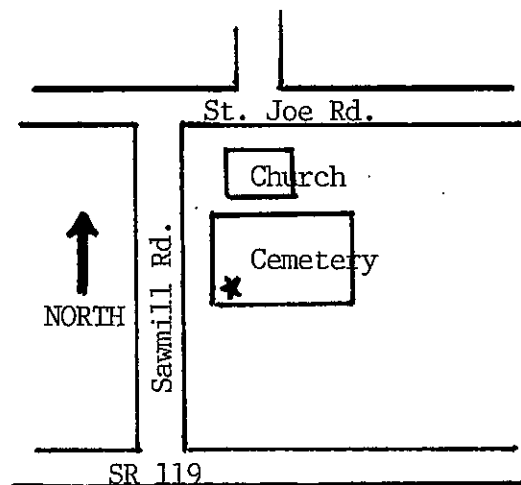

ST. JOSEPH CEMETERY

Located in Sec 15, Recovery Township, 2½ mile east of Ft. Recovery, OH, south off St. Joe Rd. on Sawmill Rd. next to St. Joseph Catholic Church.

Purchased from Anthony J. Doll, original owner, by Archbishop John B. Purcell, 1841.

All rows read south to north, starting in southwest corner. See (★) on map.

Row 1

GRUNKEMEYER: Herman Sept 16, 1876 32-2-10
(unreadable stone)
REINHARD: Theresia Dec 14, 1797 - Dec 30, 1863
REULMANN: Katharina Nov 6, 1881 81-0-0
REULMANN: Joseph Mar 30, 1894 74-0-10
BLOOM: Margaretha w/o Anton Oct 3, 1866 67-0-3
BLOOM: Anton Apr 7, 1874 74-10-0
HAHN: Anna Maria Dec 24, 1878 77-0-0
SACHER: Anton Jan 28, 1879 48-8-28
STEIN: Caroline 1851-1880
LANG: Margaret w/o John July 23, 1880 58-11-18
LANG: John Oct 3, 1890 76-6-21
LANG: Mary R. d/o John & M. Apr 1, 1882 27-11-21
BOERGER: Katharina Sept 22, 1892 59-1-10

Row 2

LAYMAN: Maria Feb 10, 1884 34-0-0
GARDNER: Mary B. w/o Anthony Aug 12, 1876 71-6-26
KAHLIG: Theresia Apr 26, 1880 52-0-0
SCHEABEL: Bartholomew h/o E. Jan 14, 1819 - Sept 3, 1850
LAUGHLIN: Bridget w/o J. Sept 3, 1853 27-0-0
REINHARD: Michael J. Nov 18, 1794 - July 7, 1854
REINHARD: Geo. W. Jan 26, 1831 - Nov 18, 1854
WEINGARD: Thimodius Aug 24, 1855 65-0-0
          Ottilia May 22, 1875 88-0-0
LAMM: Peter Apr 27, 1880 19-7-20
STEINBRUNER: Clemens Oct 14, 1889 68-11-24
STEINBRUNER: Agnes 1828-1911
REINHARD: Joseph F. May 17, 1834 - Mar 14, 1893
REINHARD: Joseph Clemens June 5, 1892 25-11-7
BRACKMAN: Franciscus Sept 15, 1892 25-7-6