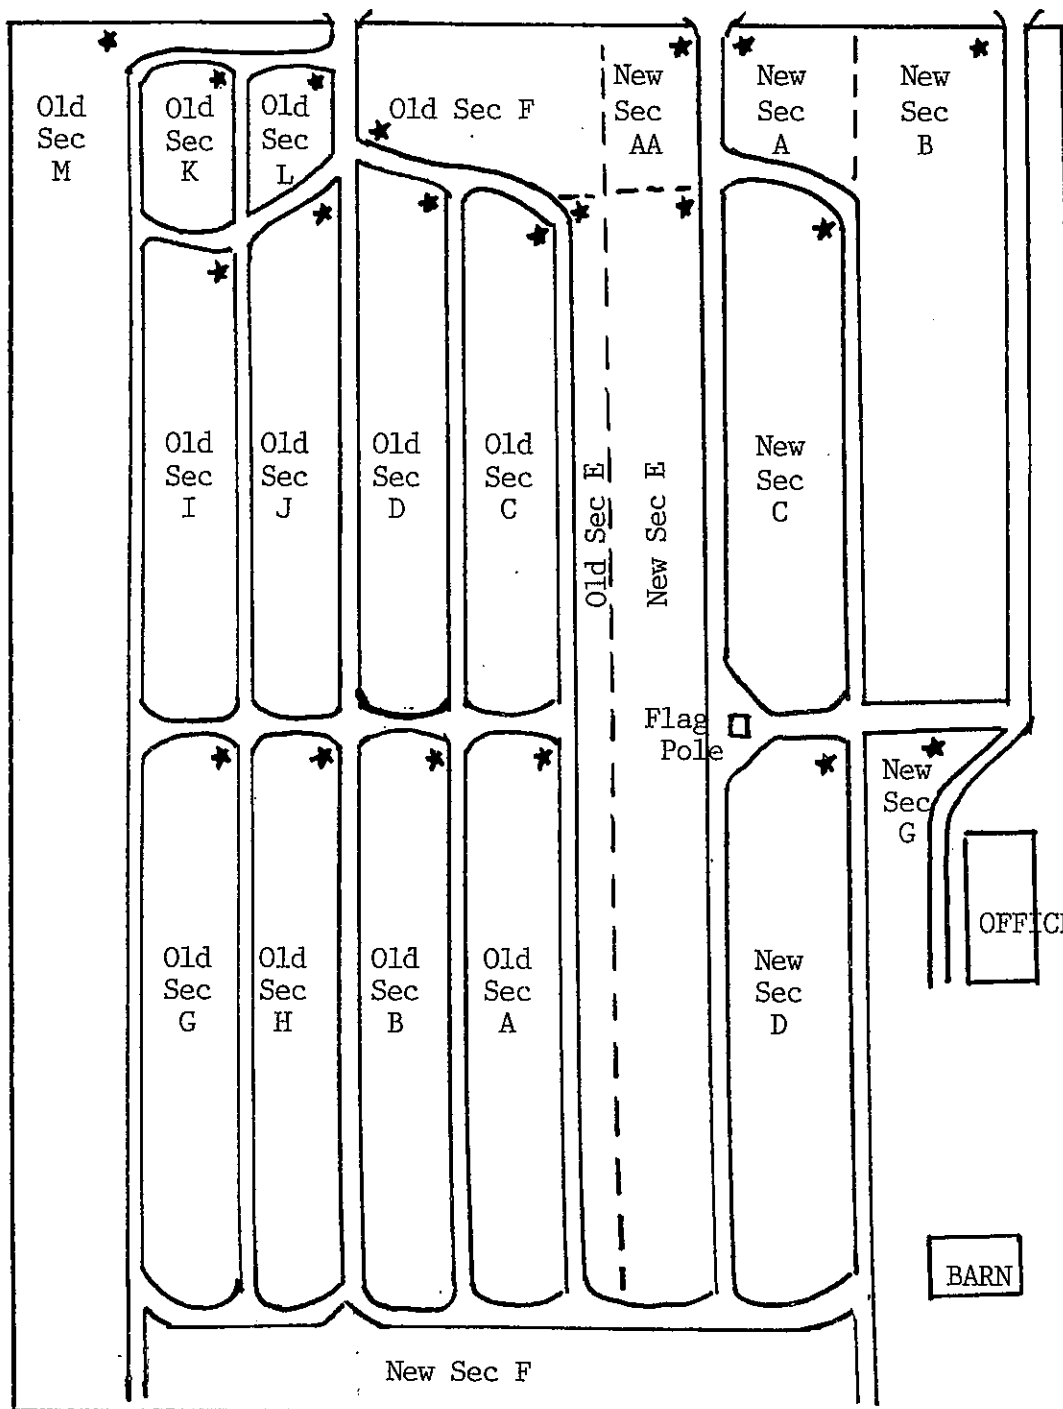

RIVERSIDE CEMETERY

Dublin Twp.

Located in Sec 17 at west edge of Rockford, OH on US 33. Original grant to Noble Border, acquired by Township Trustees for cemetery in 1899.

US 33

to Rockford, OH >