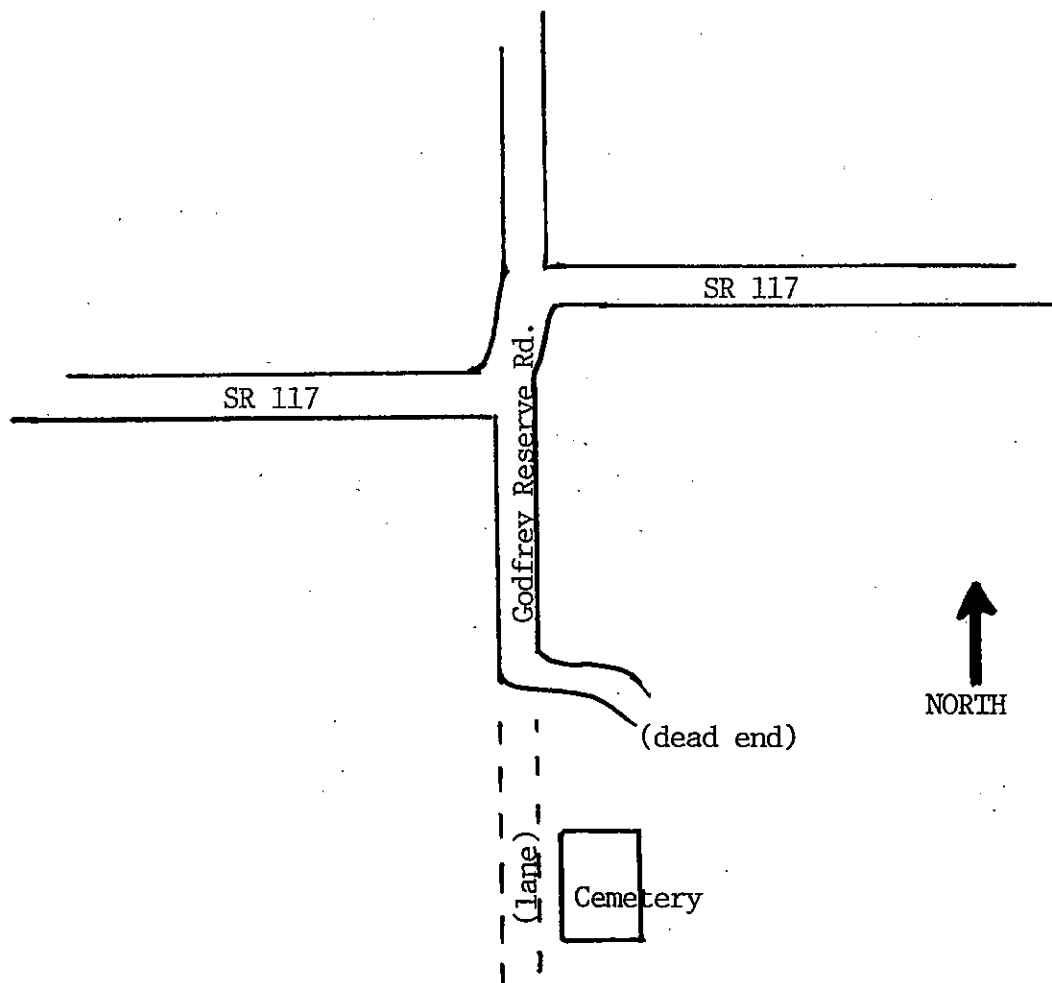

OLD FRISINGER CEMETERY
aka Shindeldecker Cemetery
Dublin Twp.

A private cemetery at dead end of Godfrey Reserve Rd in Sec 15, off SR 117 way back in field with few remaining stones. Many broken and buried. The cemetery sits up on a mound as dirt around it was used to build the by-pass at Van Wert, OH.

Original grant to Lewis Godfrey with private plot started cal829 by William Frisinger.