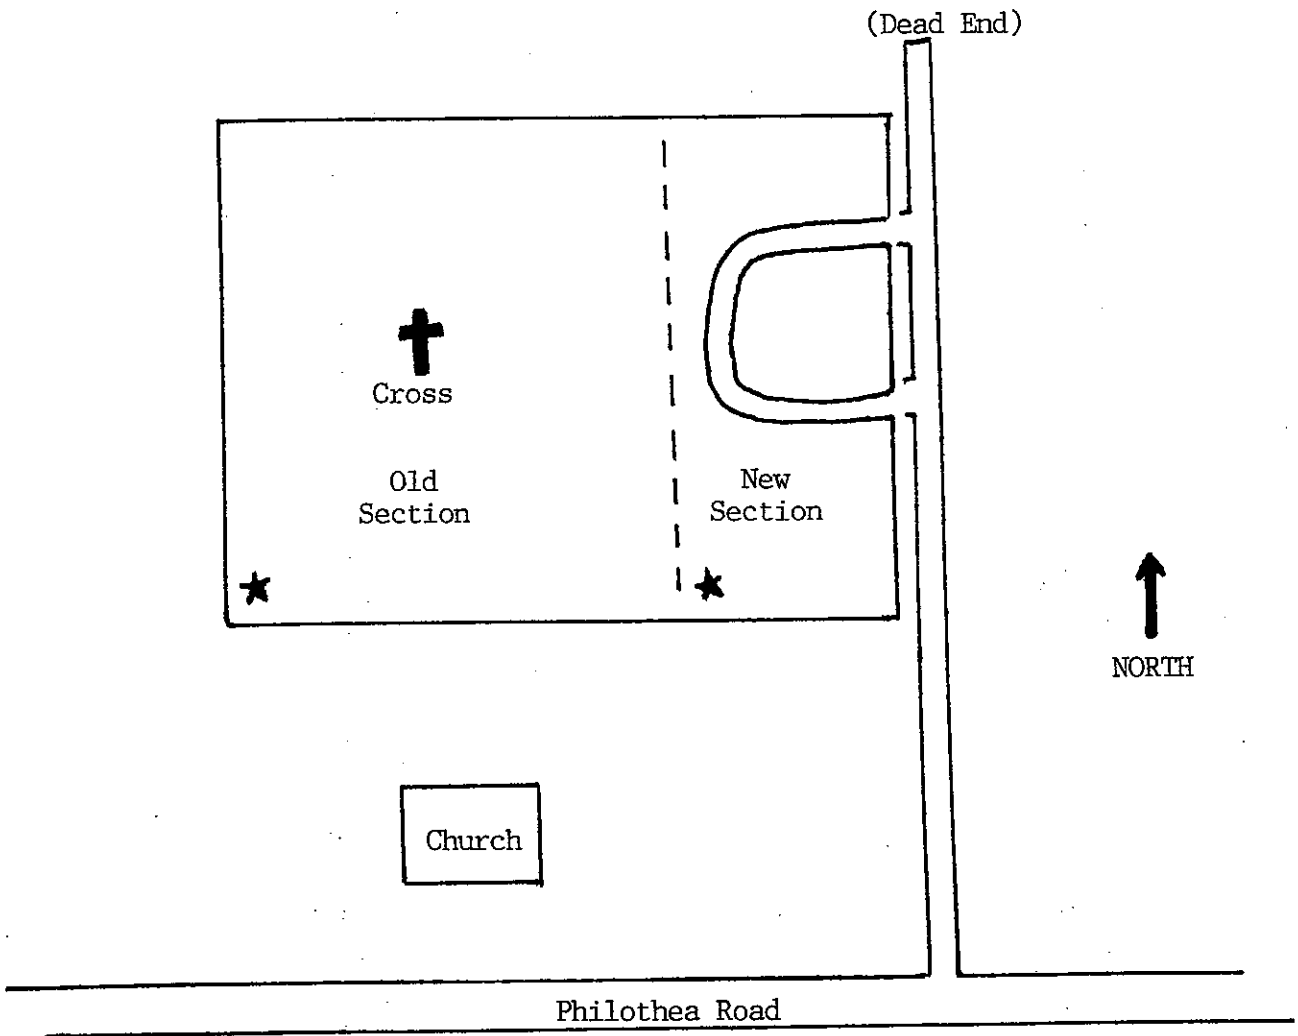

ST. MARYS CEMETERY
Butler Twp.

Located in Section 5, Butler Twp., Mercer Co., OH, north of Philothea Rd. behind the Catholic Church in Philothea, OH. Approximately 2 miles south and 1-1/2 miles west of Coldwater, OH between Wessel Rd. and Burkettsville-St. Henry Rd.

Acquired from Henry & Anna Mary Wieners by John B. Purcell, Archbishop of Cincinnati, OH on November 3, 1851.

Read in two sections, starting in southwest corner of both. See (★)