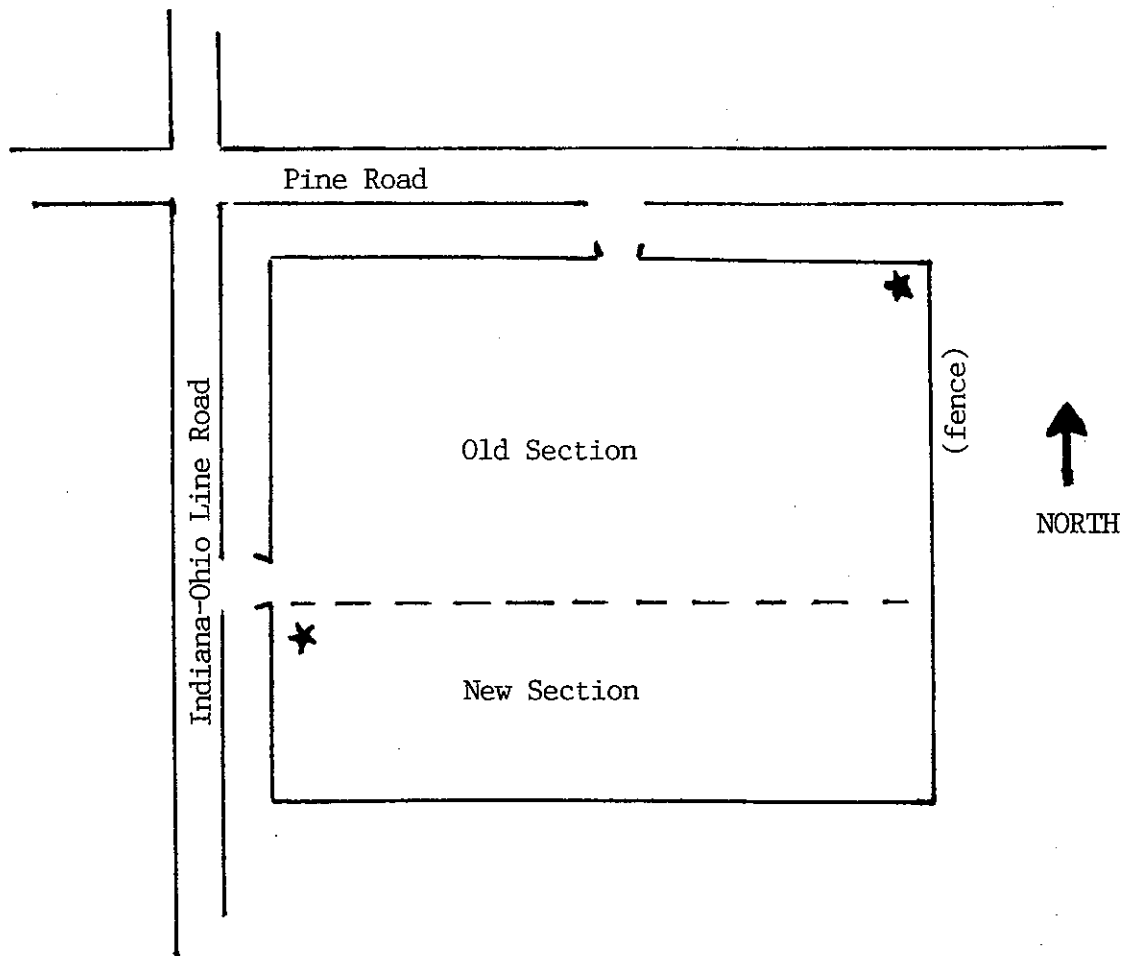

ZION STATE LINE CEMETERY

Washington Twp.

Located approximately 1-1/2 miles south of St. Rt. 29W on corner Indiana-Ohio Line Rd. and Pine Rd. in Section 7, Washington Twp., Mercer Co., OH.

Enos A. Hillery to Evangelical Lutheran Church - April 1858. Hillery, et al, to Trustees of Zion State Line Cemetery, January 1901. Still being used as a cemetery.

This cemetery was read in two sections:

Old Section - rows read north to south starting in northeast corner next to fence. See (★)

New Section - rows read north to south, except start in northwest corner. See (★)