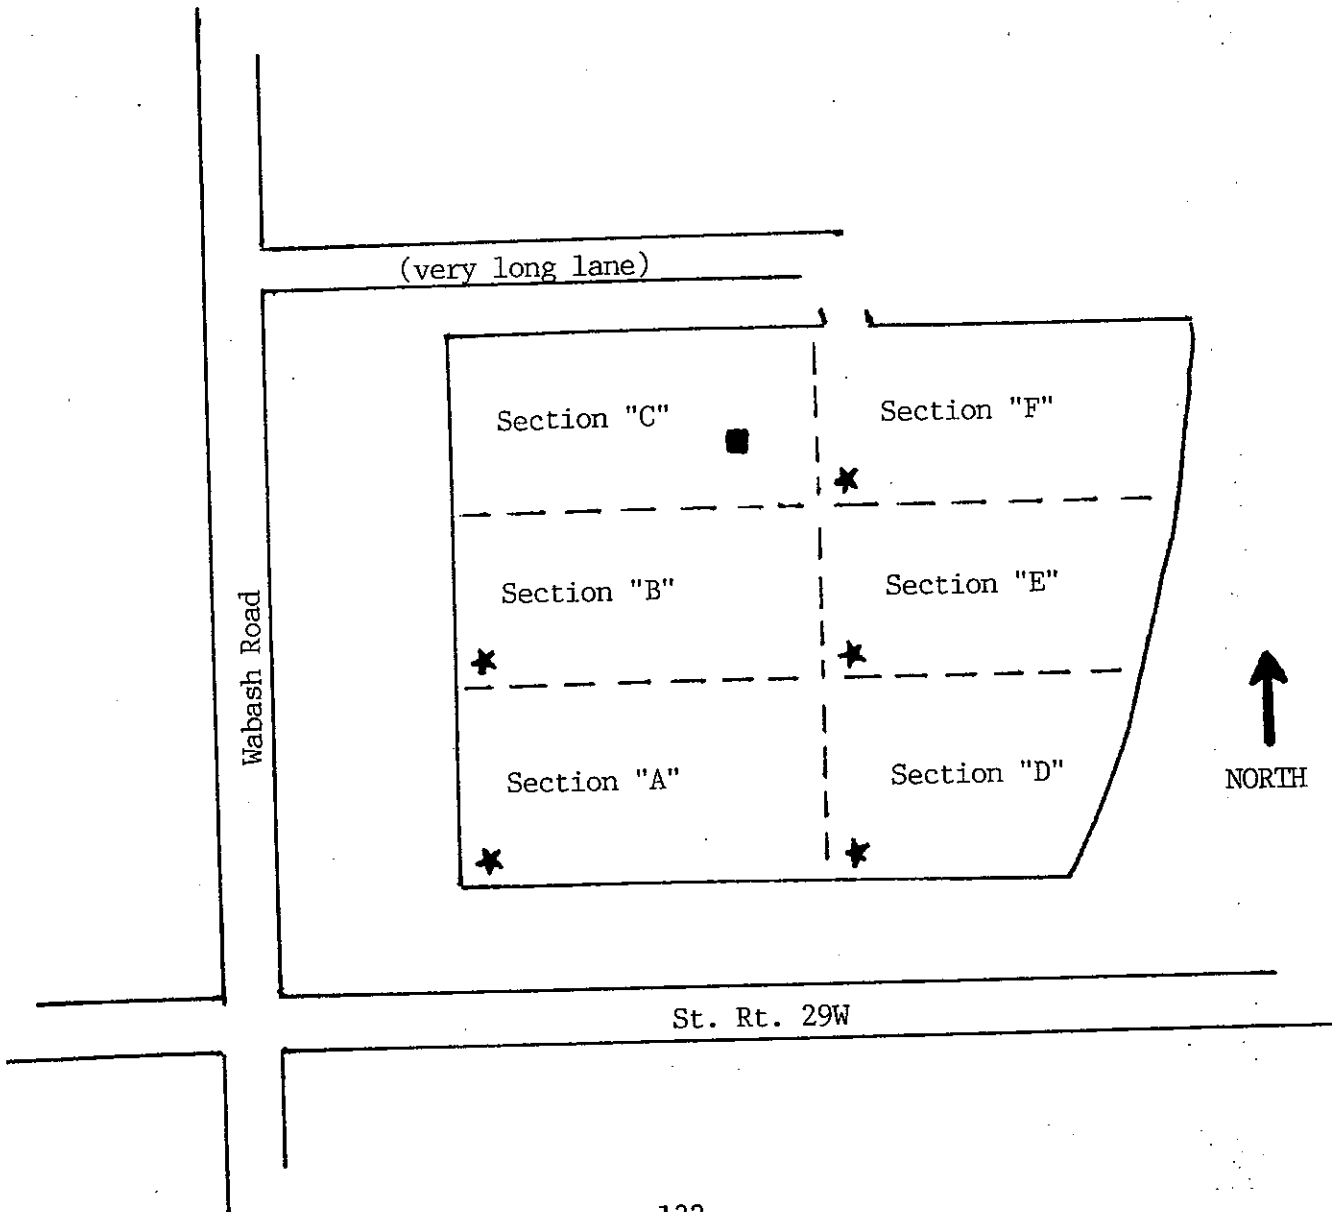

LIVE OAK CEMETERY
Washington Twp.

Located 1/2 mile northeast of Wabash, OH off St. Rt. 29W in Section 4, of Washington Twp., Mercer Co., OH. Take Wabash Rd. north about 1/4 mile, turn east on long lane which takes you back to this cemetery.

Commercial Bank deeded land to Live Oak Cemetery Association Trustees (S. R. Wilson, J. W. Smoyer, and W. N. Deward) in 1888.

Cemetery was read in six sections with all rows read south to north. Section "C" has only one stone. See (★)