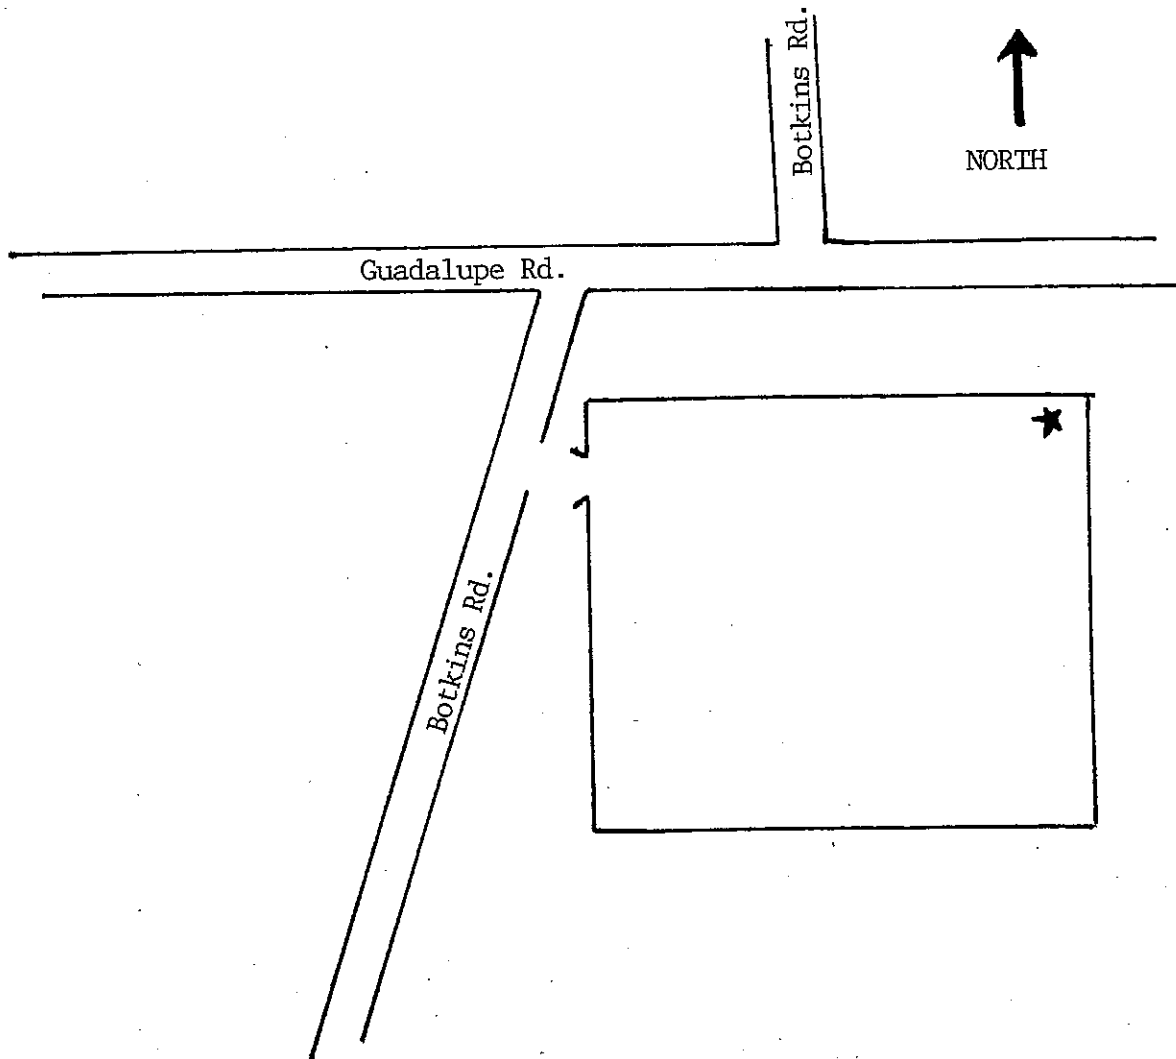

BODKIN CEMETERY
aka Botkin
Franklin Twp.

Located on Botkins Rd. approximately 1/4 mile south of Guadalupe Rd. and approximately 5 miles east of St. Rt. 127 in Section 35, Franklin Twp., Mercer Co., OH.

Sold by S. K. Bodkin, original owner, to Township Trustees for cemetery in 1870. There are three transients buried here. Read by Catherine Hecker in 1985, and John R. Kittle, Feb. 1987.

Rows read from north to south, starting in northeast corner. See (★)